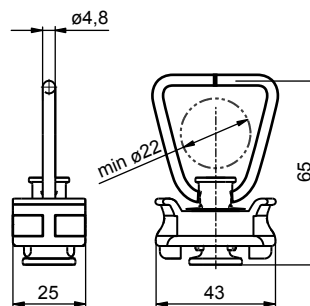

## New parts of the AIRLINE system

2151140400		
Holder for slats airline 400daN 2-side		
steel	0,41kg	pc

Subject to technical changes.

OTHER SECURITY ELEMENTS CAN BE FOUND INCLUDING PRICES [HERE](#)

[www.alu-sv.com](http://www.alu-sv.com)