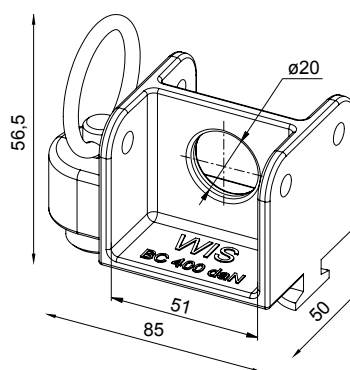

## New parts of the AIRLINE system

2151140400		
Holder for slats airline 400daN 2-side		
steel	0,41kg	pc

Subject to technical changes.

OTHER SECURITY ELEMENTS CAN BE FOUND INCLUDING PRICES [HERE](#)

[www.alu-sv.com](http://www.alu-sv.com)