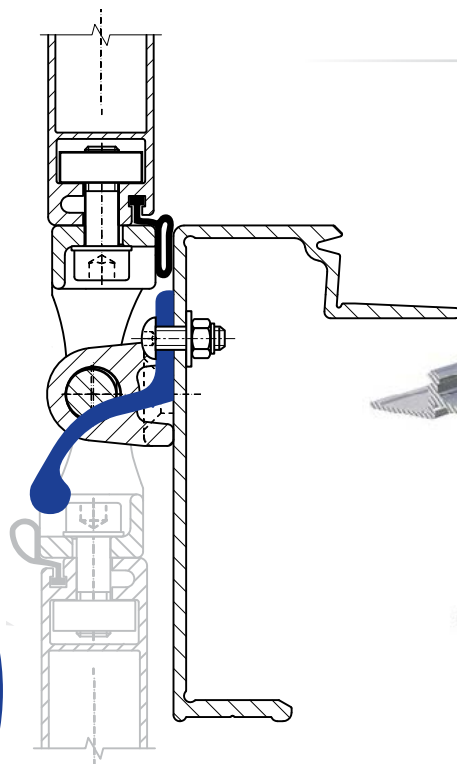

2021/05/10

ALU-SV

Frame safety profiles

2200071094		
Frame profile 33x37mm, Al		
EN AW 6005A	1,060 kg	m

62LP000822:
Screw for profile 2200071094

6600014163		
Frame profile CS 55x35mm, Al		
EN AW 6005A	0,923 kg	m

Subject to technical changes.

www.alu-sv.com

6600010415		
Frame profile CS 70x35mm, Al		
EN AW 6005A	1,540 kg	m

2272644007		
Frame profile with Airline system		
EN AW 6060	2,156 kg	m

Subject to technical changes.