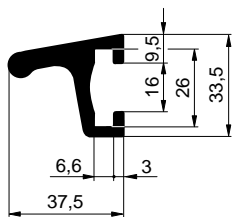

2021/05/10

ALU-SV

Frame safety profiles

2200071094		
Frame profile 33x37mm, Al		
EN AW 6005A	1,060 kg	m

62LP000822:
Screw for profile 2200071094

6600014163		
Frame profile CS 55x35mm, Al		
EN AW 6005A	0,923 kg	m

Subject to technical changes.

www.alu-sv.com

6600010415		
Frame profile CS 70x35mm, Al		
EN AW 6005A	1,540 kg	m

2272644007		
Frame profile with Airline system		
EN AW 6060	2,156 kg	m

Subject to technical changes.