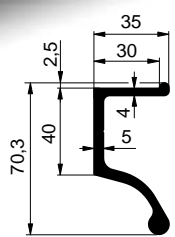

2021/05/10

ALU-SV

Frame safety profiles

2200071094		
Frame profile 33x37mm, Al		
EN AW 6005A	1,060 kg	m

62LP000822:
Screw for profile 2200071094

6600014163		
Frame profile CS 55x35mm, Al		
EN AW 6005A	0,923 kg	m

Subject to technical changes.

www.alu-sv.com

6600010415		
Frame profile CS 70x35mm, Al		
EN AW 6005A	1,540 kg	m

2272644007		
Frame profile with Airline system		
EN AW 6060	2,156 kg	m

Subject to technical changes.