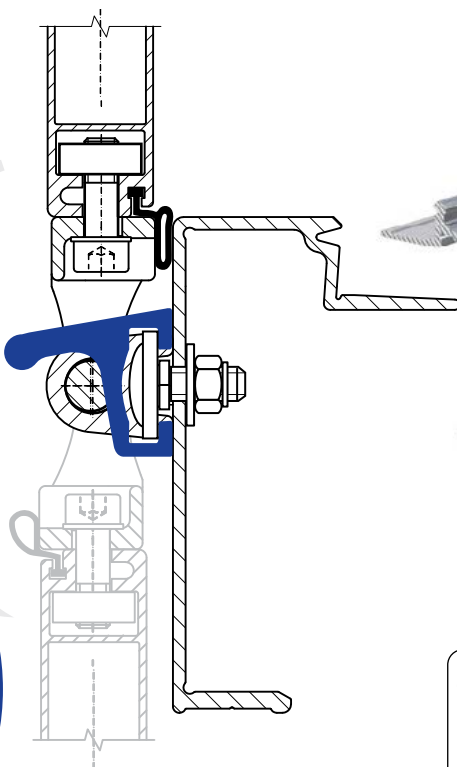

2021/05/10

ALU-SV

Frame safety profiles

2200071094		
Frame profile 33x37mm, Al		
EN AW 6005A	1,060 kg	m

62LP000822:
Screw for profile 2200071094

6600014163		
Frame profile CS 55x35mm, Al		
EN AW 6005A	0,923 kg	m

Subject to technical changes.

www.alu-sv.com

6600010415		
Frame profile CS 70x35mm, Al		
EN AW 6005A	1,540 kg	m

2272644007		
Frame profile with Airline system		
EN AW 6060	2,156 kg	m

Subject to technical changes.