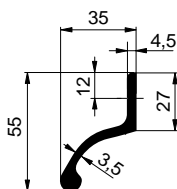

2021/05/10

ALU-SV

Frame safety profiles

2200071094		
Frame profile 33x37mm, Al		
EN AW 6005A	1,060 kg	m

62LP000822:
Screw for profile 2200071094

6600014163		
Frame profile CS 55x35mm, Al		
EN AW 6005A	0,923 kg	m

Subject to technical changes.

www.alu-sv.com

6600010415		
Frame profile CS 70x35mm, Al		
EN AW 6005A	1,540 kg	m

2272644007		
Frame profile with Airline system		
EN AW 6060	2,156 kg	m

Subject to technical changes.