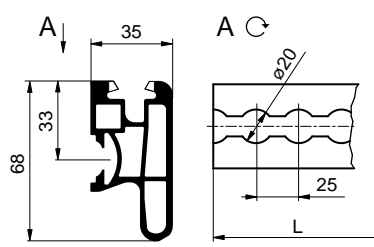

2021/05/10

ALU-SV

Frame safety profiles

2200071094		
Frame profile 33x37mm, Al		
EN AW 6005A	1,060 kg	m

62LP000822:
Screw for profile 2200071094

6600014163		
Frame profile CS 55x35mm, Al		
EN AW 6005A	0,923 kg	m

Subject to technical changes.

www.alu-sv.com

6600010415		
Frame profile CS 70x35mm, Al		
EN AW 6005A	1,540 kg	m

2272644007		
Frame profile with Airline system		
EN AW 6060	2,156 kg	m

Subject to technical changes.